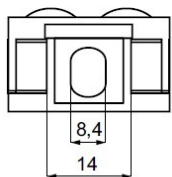

PRODUCT SHEET

Description:

Glass Clamp "Oval-L" 45x63x29mm, Zamak-Raw, Flat, 6-12,76 mm Glass Thickness, No Safety Pin & No Cushions, (Cushion Model E)

Item number:

22.10.620-8

Units	Box	Carton	HS Code	Barcode
Pcs.	4	40	8302419000	
				5704866476485

Zamak raw # 22.10.620-8

Cushions for zamak models

MODEL „E”	Glass thickness	Glass Type	Cushion mm	Item No.:
	6	mono	2 x 6,10	22.10.680-0
	6,76	Lam.	2 x 5,72	22.10.679-0
	8	mono	2 x 5,10	22.10.678-0
	8,76	Lam.	2 x 4,72	22.10.677-0
	10	mono	2 x 4,10	22.10.676-0
	10,76	Lam.	2 x 3,72	22.10.675-0
	12	mono	2 x 3,20	22.10.675-5
	12,76	Lam.	2 x 2,90	22.10.675-6